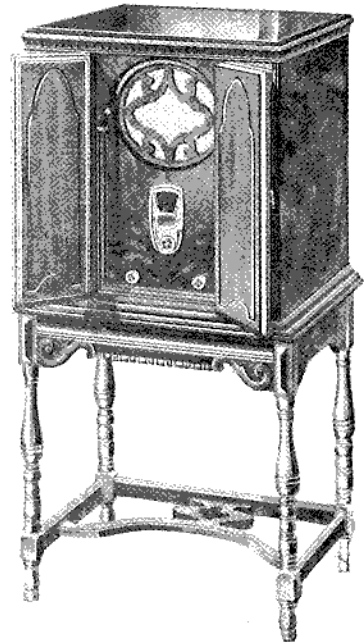

Majestic's Colorful Tone -

will flood your home with Christmas cheer

MIGHTY MONARCH

OF THE A...

MIGHTY MONARCH

OF THE AIR

A GIANT pipe-organ right in your living room on Christmas morning—huge rolling waves of gorgeous music—golden top notes—mellow middle tones—resonant bass—every note clear, true and lifelike in the absolute character of the original.

You can never know this wonder, till you hear the new Majestic. You can never have this thrilling experience with any other radio set. For Majestic's *tone* is Majestic's *own*—not dupli-

cated in any other receiver—*no matter what the price.*